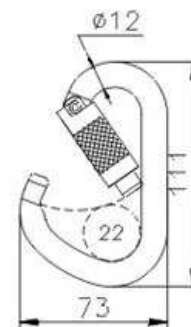

- large aperture and wide radius to facilitate rope sliding;
- wide inner space allows for multipurpose use on the belay station and use of a Munter hitch;
- catch-free nose to avoid snagging when clipping and unclipping.

kN ↔ 23 ↑ 8 ↻ 9

 90 g  22 mm

 apave EN 12275:2013-H
EN 362:2004-B

CE 0333

OTHER PHOTOS

MADE IN ITALY

 [User's instruction](#)